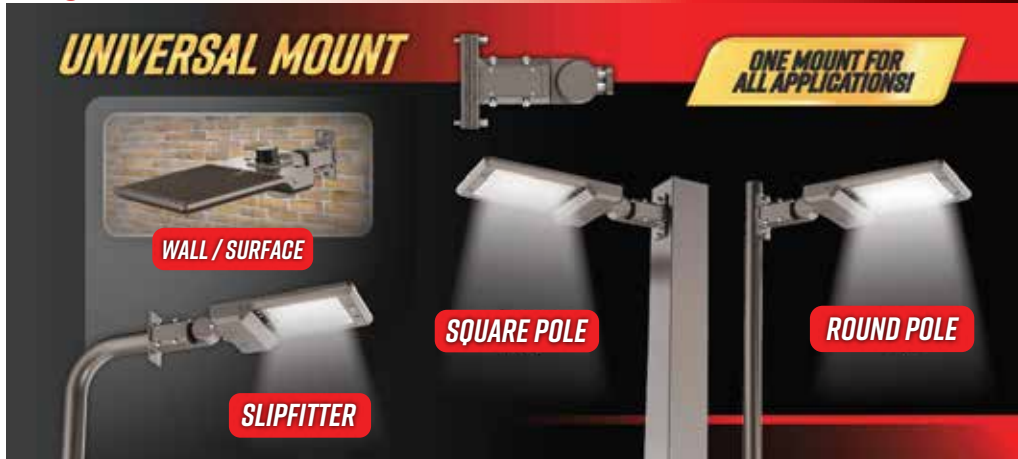

**EVERYTHING YOU
NEED IN ONE BOX!**

80/100/150W Area Light

3000K / 4000K / 5000K

Universal Mount

Type III / IV / V Lenses
(Type III Installed)

Photocell & Shorting Cap

**THE ALL-IN-ONE IS EASY TO STOCK...
ONE PRODUCT MEETS MANY OUTDOOR APPLICATIONS**