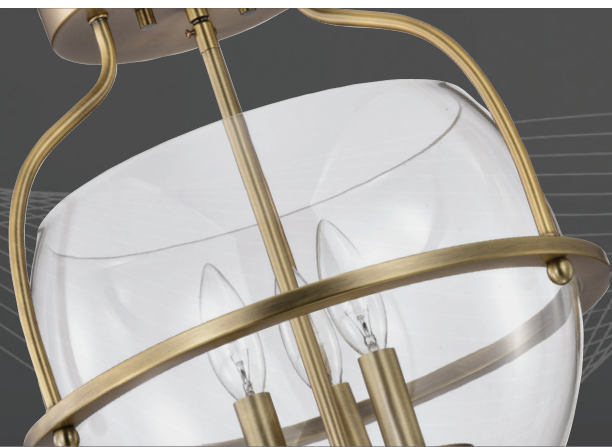

AMADO

PENDANT AND FLUSH

Elegant, transitional allure completes the Amado Collection, available in three beautiful finishes. The glow of vintage brass creates a warm ambiance, the sleek polished nickel exudes graceful refinement, and the matte black adds drama and sophistication. The clear glass bowl delicately showcases the light and is encompassed in graceful lines to exude classic charm. Create a serene sanctuary in your bedroom or a captivating centerpiece in your dining room, experience illumination that redefines transitional design for today's home.

60-7820 Shown

FINISH

Vintage Brass
Clear Glass

Polished Nickel
Clear Glass

Matte Black
Clear Glass