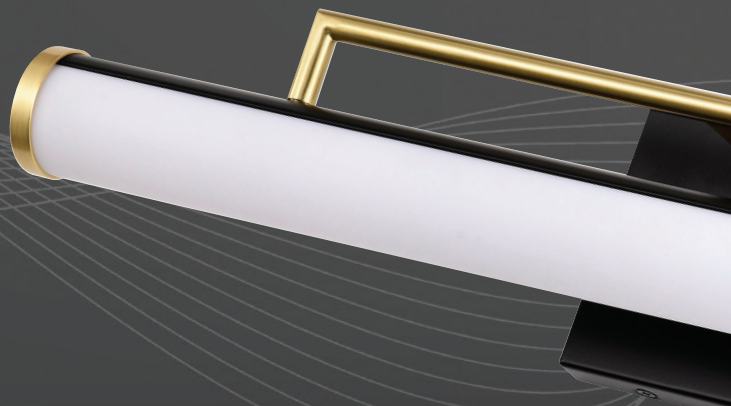

FINISH

Natural Brass
Etched White Glass

Brushed Nickel
Etched White Glass

SOLANO LED

VANITY

The design of the Solano integrated LED bathroom vanity lights series is sleek and minimalist, with a simple yet elegant shape. These stylish fixtures are finished in black with brushed brass accents accentuate the clean lines and broad backplate. A white acrylic lens houses the diodes to softly diffuse the light for a warm and comfortable glow. Update a powder room or master bathroom with the Solano vanity lights, stunning lighting for today's home.