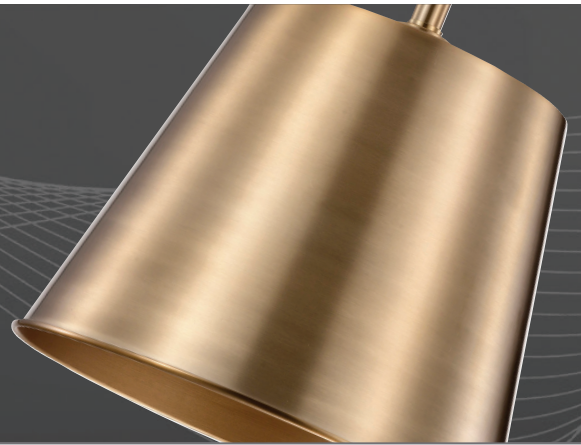

ALEXIS

PENDANT

The Alexis pendants showcase a stylish and understated lighting solution for today's home. The finishes are sophisticated and modern on the canopy, rod, and matching metal shade, unifying the overall artistic vision of the design. Bring a tired entry way into the 21st century, create a row of unique lighting in an office or work study, or provide additional task lighting over a kitchen island. The focus on essential elements like style, design, and finish, all come together to create a sleek and uncluttered appearance. Alexis beautifully integrates into various decors and lighting solutions.

60-7938 Shown

FINISH

Burnished Brass
with Gold

Matte White