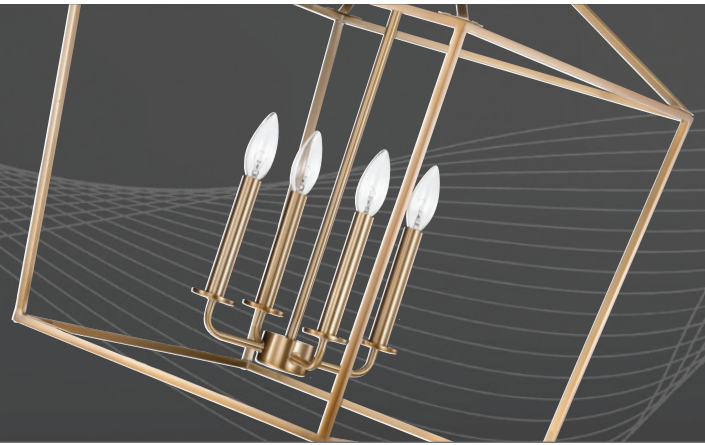

EMMA

PENDANT

A stylish lighting fixture that combines transitional elements with minimal design, Emma is a knockout. The warmth of the three, lovely finishes to choose from on the simple framework is highlighted by four candelabra bulbs, exuding elegant charm without excessive ornamentation. The fixture is versatility at its finest, either taking center stage as the focal point of a room's design or as a backdrop to suit any décor. Greet your guests to a romantic ambiance in an entry way or illuminate an enchanting evening in a dining room. Whichever space you choose, Emma is sure to be stunning.