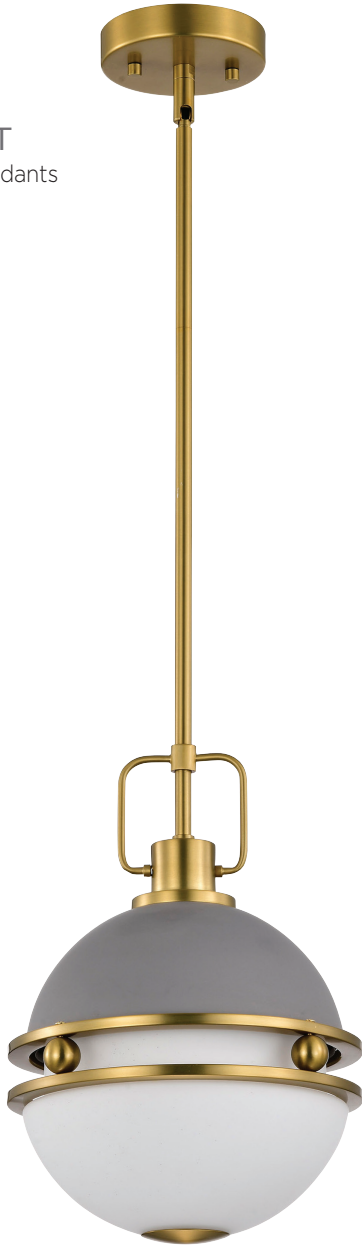

Additional Natural Brass Stems: (6") 25-6841, (12") 25-6842.

60-7908 Shown

EVERTON

PENDANT

Modern illumination with beautiful, subtle details, elevates the Everton's group of pendants style to grand heights. With spherical, opal etched glass softly diffusing the light, creating a warm and inviting glow. Available in a rich brass finish with a soft matte gray, or matte black, creating a wonderful balance of color's to choose from. Your home is a haven and Everton is ideal for today's stylish luminaires.

60-7877 Shown

FINISH

Matte Gray & Vintage Brass
Etched Opal Glass

Matte Black & Vintage Brass
Etched Opal Glass

Item#	Description	Finish	No. of Lights	Lamp Type	Base	Max Watts	Length	Width	Height	Ext.	Cert. Type
60-7875	1 Lt. 10" Pendant	Matte Gray/Vintage Brass	1	A19	Med.	60W	•	10"	13.25"	•	Dry
60-7876	1 Lt. 10" Pendant	Matte Black/Vintage Brass	1	A19	Med.	60W	•	10"	13.25"	•	Dry
60-7877	2 Lt. 14" Pendant	Matte Gray/Vintage Brass	2	A19	Med.	60W	•	14"	18"	•	Dry
60-7878	2 Lt. 14" Pendant	Matte Black/Vintage Brass	2	A19	Med.	60W	•	14"	18"	•	Dry

Additional Vintage Brass Stems: (6") 25-3086, (12") 25-3087.

PENDANT
1-Lt. & 2-Lt. Pendants

60-7875
(10" Pendant)

60-7878
(14" Pendant)

LAKESHORE

PENDANT AND FLUSH

Unleash the transformative power of romance with the Lakeshore Collection. Let the matte black and natural brass finishes, combined with the allure of white opal glass, create an atmosphere where warmth and style converge. Whether illuminating your living room, bedroom, or dining area, these fixtures will set the perfect mood for any occasion, from cozy nights into elegant gatherings. Embrace the possibilities and elevate your living space with the Lakeshore Collection, a testament to the enduring allure of true, and exquisite design.