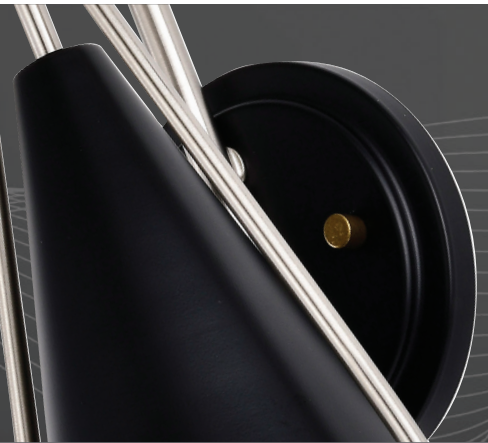

ADMIRAL

PENDANT AND SCONCE

A modern collection with a twist, the Admiral series features a dual finish, unique design, and a fashionable statement for home luminaires. A suspended tear-dropped shape is comprised of matte black or matte white with natural brass or brushed nickel elements encompassing the fixture. The white opal glass orb shields the light source for smooth, even lighting to bring a warm glow to any space. A beautiful design that is versatile and will compliment a variety of home decors.

60-7913 Shown

FINISH

Matte Black &
Natural Brass

White Opal Glass

Matte Black &
Brushed Nickel

White Opal Glass

Matte White &
Natural Brass

White Opal Glass