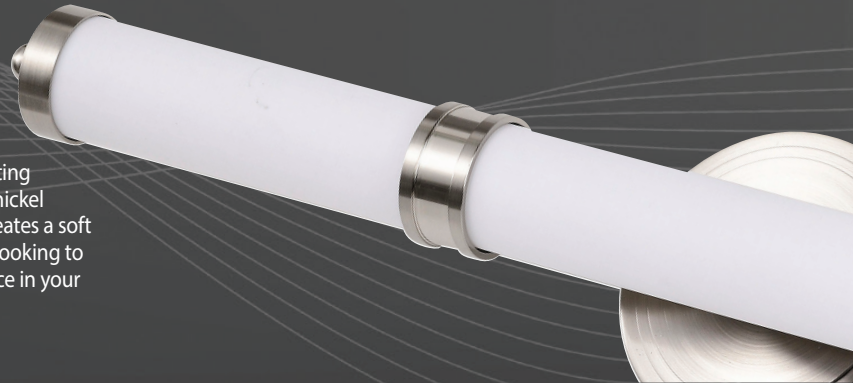

KAGEN LED

VANITY

The Kagen bathroom vanity collection is a stylish and modern set of lighting fixtures. This collection includes three sizes to choose from in a brushed nickel finish providing a sleek and contemporary look. The white acrylic lens creates a soft and diffused light that is perfect for a bathroom setting. Whether you're looking to update your bathroom vanity area or create a modern and sleek ambiance in your powder room, the Kagen Collection is an excellent choice.

Item#	Description	Finish	Light Source	Watts	Length	Width	Height	Ext.	CCT	Lumens	CRI	Cert. Type
62-1534	Led Small Vanity	Brushed Nickel	LED	13	•	13.63"	5"	3.25"	3000K	1040L	90	Damp
62-1535	Led Medium Vanity	Brushed Nickel	LED	26	•	25.63"	5"	3.25"	3000K	2080L	90	Damp
62-1536	Led Large Vanity	Brushed Nickel	LED	39	•	37.63"	5"	3.25"	3000K	3120L	90	Damp
62-676	Led Small Vanity	Matte Black	LED	13	•	13.63"	5"	3.25"	3000K	1040L	90	Damp
62-678	Led Medium Vanity	Matte Black	LED	26	•	25.63"	5"	3.25"	3000K	2080L	90	Damp
62-679	Led Large Vanity	Matte Black	LED	39	•	37.63"	5"	3.25"	3000K	3120L	90	Damp

Lumens measured at LED source.