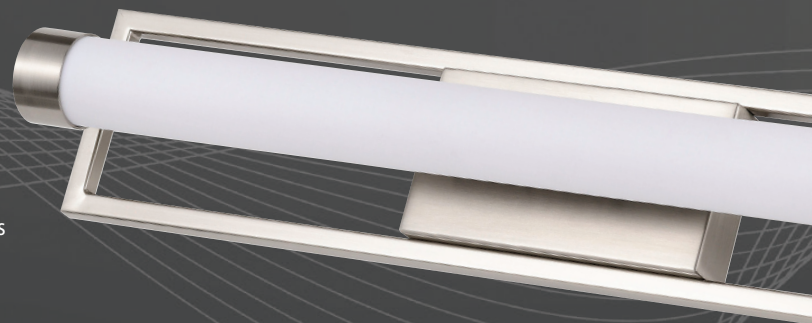

CANAL LED

VANITY

Whether you're looking to update your bathroom vanity area or create a modern and sleek ambiance in your powder room, the Canal integrated LED bathroom lights are an excellent choice. The white acrylic lens provides a beautiful contrast to the brushed nickel finish, creating a striking look that is both stylish and functional. The Canal bathroom vanity lights are the perfect choice for any bathroom setting.