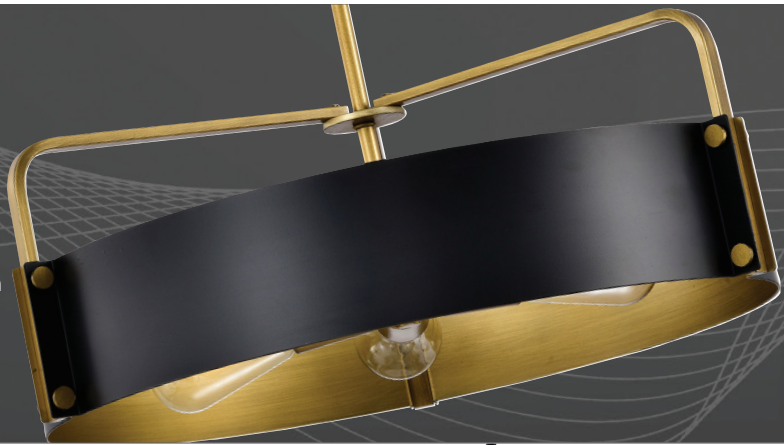

Additional Burnished Brass Stems: (6") 25-468, (12") 25-469.
 Additional Matte White Stems: (6") 25-572, (12") 25-573.

SMALL
PENDANT
1-Lt. Pendant

LARGE
PENDANT
1-Lt. Pendant

ALTOS

PENDANT AND SEMI-FLUSH

The Altos Collection adds a touch of drama and intrigue to any space. The natural brass accents provide a warmth to the industrial-inspired construction, which is finished in a velvety, matte black. The meticulous attention to detail in the laser-cut shade and matching rivets provide Altos with its signature style and refined design. Effortlessly blending traditional with modern aesthetics, elevate your surroundings with a functional flush mount or stunning pendant.