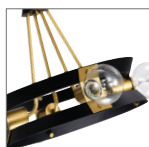

FINISH

Matte Black with
Natural Brass