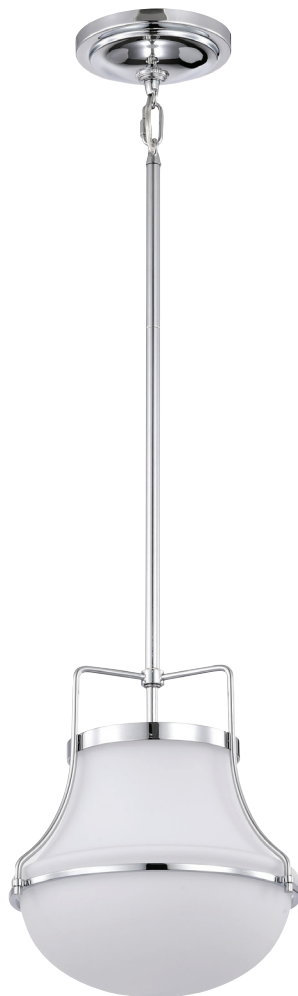

PENDANT

1-Lt. 10" & 14" Pendants

60-7863

FLUSH

1-Lt. 10" & 14" Flush

60-7861

60-7872

60-7870

FINISH

Natural Brass
White Opal Glass

Polished Nickel
White Opal Glass

Item#	Description	Finish	No. of Lights	Lamp Type	Base	Max Watts	Length	Width	Height	Ext.	Cert. Type
60-7860	1 Lt. 10" Flush	Natural Brass	1	A19	Med.	60W	•	10.38"	9"	•	Damp
60-7861	1 Lt. 14" Flush	Natural Brass	1	A19	Med.	60W	•	14"	12.25"	•	Damp
60-7862	1 Lt. 10" Pendant	Natural Brass	1	A19	Med.	60W	•	10.38"	11"	•	Damp
60-7863	1 Lt. 14" Pendant	Natural Brass	1	A19	Med.	60W	•	14"	14.88"	•	Damp
60-7870	1 Lt. 10" Flush	Polished Nickel	1	A19	Med.	60W	•	10.38"	9"	•	Damp
60-7871	1 Lt. 14" Flush	Polished Nickel	1	A19	Med.	60W	•	14"	12.25"	•	Damp
60-7872	1 Lt. 10" Pendant	Polished Nickel	1	A19	Med.	60W	•	10.38"	11"	•	Damp
60-7873	1 Lt. 14" Pendant	Polished Nickel	1	A19	Med.	60W	•	14"	14.88"	•	Damp

Additional Natural Brass Stems: (6") 25-6841, (12") 25-6842.
 Additional Polished Nickel Stems: (6") 25-301, (12") 25-302.

60-7871 & 60-7872 Shown

ROWEN

PENDANT AND FLUSH

The Rowen Collection is a versatile series of flush mounts that exude elegance and sophistication. The natural brass provides a warm, inviting finish, and the etched white glass diffuses the light to create a soft and ambient glow. Rowen suits a variety of settings, including hallways, bedrooms, living rooms, and dining areas. Overall, Rowen is the perfect combination of form and function.