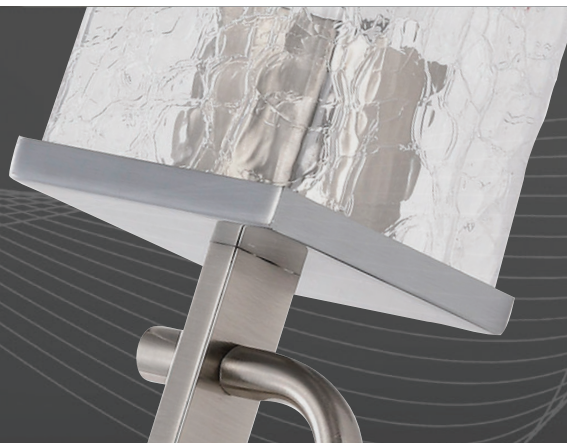

TERRACE

SCONCE

Sophisticated, with clean lines, unique glass, and available in three finishes, the Terrace series of wall sconces feature spectacular style and a unique angular design. Choose from polished nickel, matte black, or natural brass, and they all feature clear crackle glass which adds a sparkling touch to these beautiful luminaires. Bring a powder room or bathroom up-to-date with this stunning wall sconce over a vanity or flanking a floating tub.