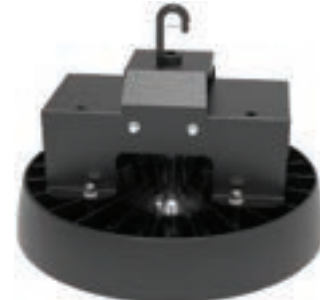

FIG. 2
347-480V ONLY

CAT. NO.	PRIOR CAT. NO.	FIG.	WATTS	COLOR TEMP	VOLTS	LUMENS	REPLACES METAL HALIDE	WEIGHT (LBS)	CASE QTY
74096B	74096A	1	100W	5000K	120-277V	14,050	250W	9.5	1
74097B	74097A	1	150W	5000K	120-277V	20,660	400W	10	1
74098B	74098A	1	200W	5000K	120-277V	27,830	600W	13	1
74099B	74099A	1	240W	5000K	120-277V	33,380	750W	14	1
74109B	74109A	2	300W	5000K	347-480V	41,500	1000W	15	1
ACCESSORIES									
76503					40W EMERGENCY BACKUP FOR 120-277V FIXTURES				4
76504					REMOTE TESTER FOR EMERGENCY BATTERY BACKUP				50
74143					1/2" - 3/4" NPT CONDUIT ADAPTOR				1

UFO LINE SIDE EMERGENCY BATTERY BACKUP

120V AC (170V DC Line Side Wiring)

No load side DC wiring necessary - **FAST & SIMPLE**

Remote Tester for periodic battery testing - works with multiple units