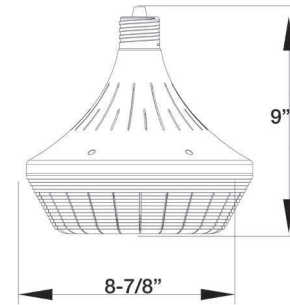

# RETROFIT HI-BAY LAMP

FIG. 1

FIG. 2

- E39 Mogul Base
- Retrofit for HPS & MH Hi-Bay Lamps
- Input Voltage: 120-277VAC
- DLC Listed
- UL Listed

CAT. NO.	FIG.	WATTS	VOLTS	LUMENS	COLOR TEMP	REPLACES METAL HALIDE	WEIGHT (LBS)	CASE QTY
71748A	1	80W	120-277V	10,609	5000K	250W	3.2	4
71749A	1	120W	120-277V	16,099	5000K	400W	3.7	4
70621	2	155W	120-277V	19,098	5000K	400W	4.4	6
70622	2	240W	120-277V	31,200	5000K	1,000W	3.5	4