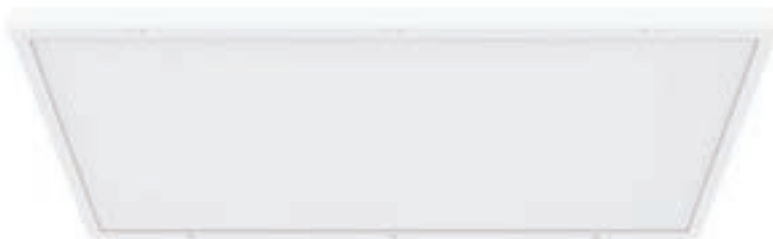

## COLOR & WATTAGE SELECTABLE PANEL LIGHTS SURFACE MOUNT

- Integral Surface Mount Frame & Fixture for Fast, Cost Effective Mounting to Sheetrock
- Low Profile
- Dimming: 0-10V
- Aluminum Frame
- IP40 Rated
- DLC Premium Listed
- cETLus Listed