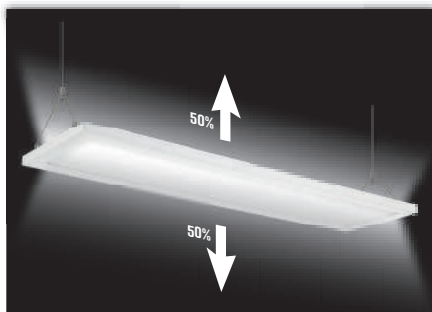

LED UP/DOWN FLAT PANEL

- Flat Panel Design
- Heavy Gauge Steel Housing
- White Powder Coat Finish
- PMMA Frosted Diffuser
- 50% Up/50% Down Lighting Distribution
- IP20 Rated for Dry Locations
- cULus Listed

CAT. NO.	SIZE	COLOR TEMP	WATTS	VOLTS	LUMENS	BEAM ANGLE	LM/W	CRI	REPLACES FLUORESCENT	ORDER IN MULTIPLES

SUSPENSION KIT INCLUDED

71950A	4'	4000K	40W	120-277V	4,104	H158; V158	109	80	64-128W	2

ACCESSORIES

71952A						SUSPENSION KIT (INCLUDED WITH FIXTURE)				1 SET
71720A						6' WIRING WHIP				1