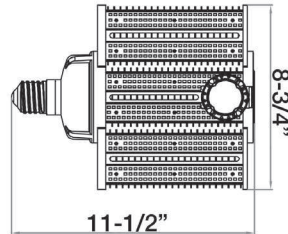

AREA LIGHT/SHOEBOX RETROFIT LAMP