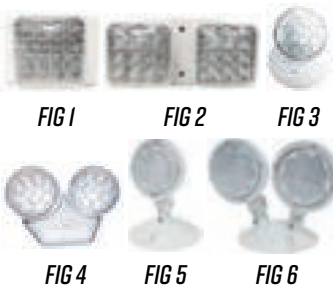

LED REMOTE LAMP HEADS

CAT. NO.	DESCRIPTION	FIG.	DIMENSIONS			VOLTS	WATTS	LUMEN PER HEAD	CASE QTY
			W	D	G				
73074	SINGLE HEAD	1	4.53"	4.53"	5.79"	3.6V	1.17W	76	20
73075	DOUBLE HEAD	2	7.38"	4.53"	6.53"	3.6V	2.34W	76	10
73116	SINGLE HEAD	3	4.5"	2.75"	4.5"	3.6V	1.72W	76	24
73117	DOUBLE HEAD	4	6.5"	2.75"	4.75"	3.6V	3.4W	76	10
73126	SINGLE HEAD WEATHERPROOF	5	4.53"	4.53"	5.79"	3.6V	1.17W	76	20
73127	DOUBLE HEAD WEATHERPROOF	6	7.38"	4.53"	6.53"	3.6V	2.34W	76	10