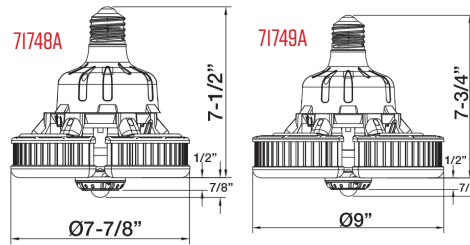

FIG. 2

- E39 Mogul Base
- Retrofit for HPS & MH Hi-Bay Lamps
- Input Voltage: 120-277VAC
- DLC Listed
- UL Listed

CAT. NO.	FIG.	WATTS	VOLTS	LUMENS	COLOR TEMP	REPLACES METAL HALIDE	WEIGHT (LBS)	CASE QTY
71748A	1	80W	120-277V	10,609	5000K	250W	3.2	4
71749A	1	120W	120-277V	16,099	5000K	400W	3.7	4
70621	2	155W	120-277V	19,098	5000K	400W	4.4	6
70622	2	240W	120-277V	31,200	5000K	1,000W	3.5	4