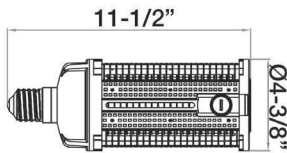

AREA LIGHT/SHOEBOX RETROFIT LAMP