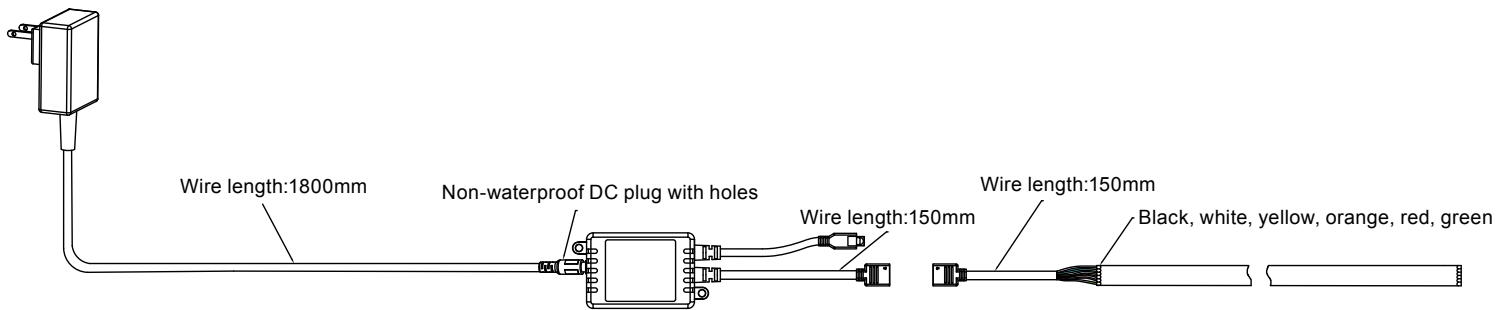

Specifications are subject to change without prior notice.

TAPE LIGHT DIMENSIONAL DIAGRAM

64/100

DRIVER CONNECTION DIAGRAM

This device complies with Part 15 of the FCC Rules. Operation is subject to the following two conditions: (1) this device may not cause harmful interference, and (2) this device must accept any interference received, including interference that may cause undesired operation. Fixture may not be compatible with all dimmers.