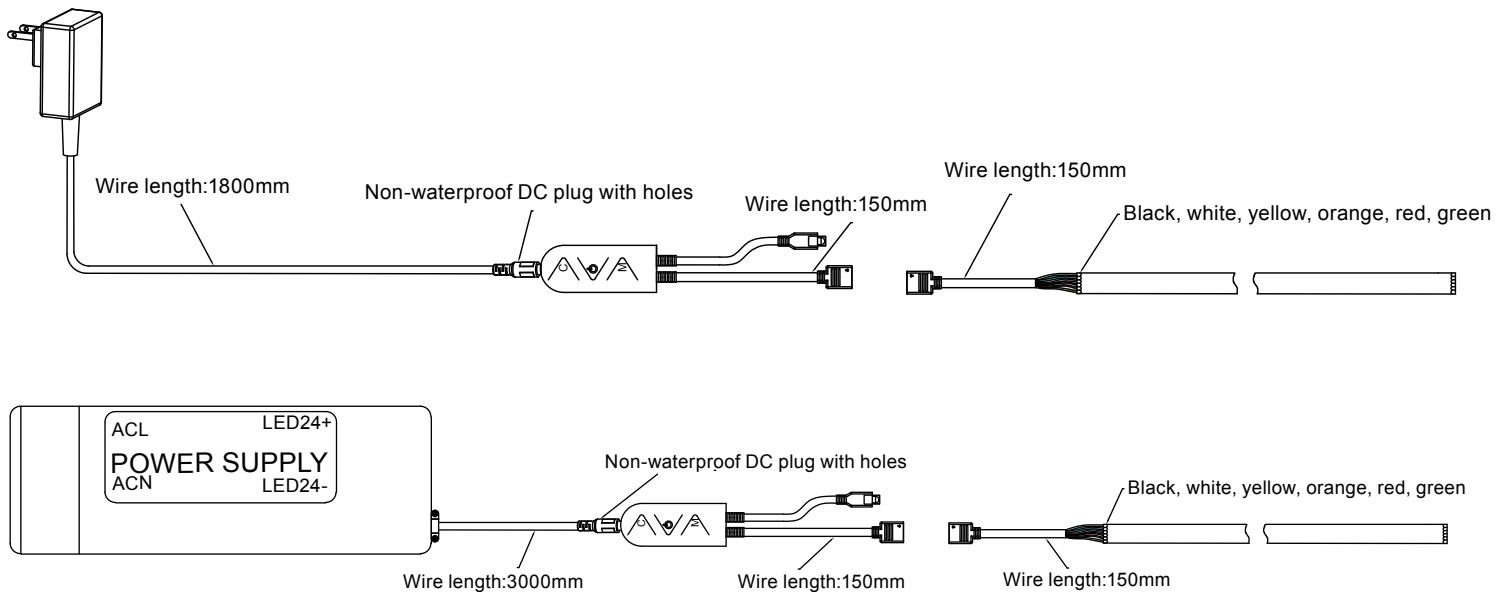

Specifications are subject to change without prior notice.

TAPE LIGHT DIMENSIONAL DIAGRAMS

64/120 | 64/121

DRIVER CONNECTION DIAGRAMS

This device complies with Part 15 of the FCC Rules. Operation is subject to the following two conditions: (1) this device may not cause harmful interference, and (2) this device must accept any interference received, including interference that may cause undesired operation. Fixture may not be compatible with all dimmers.