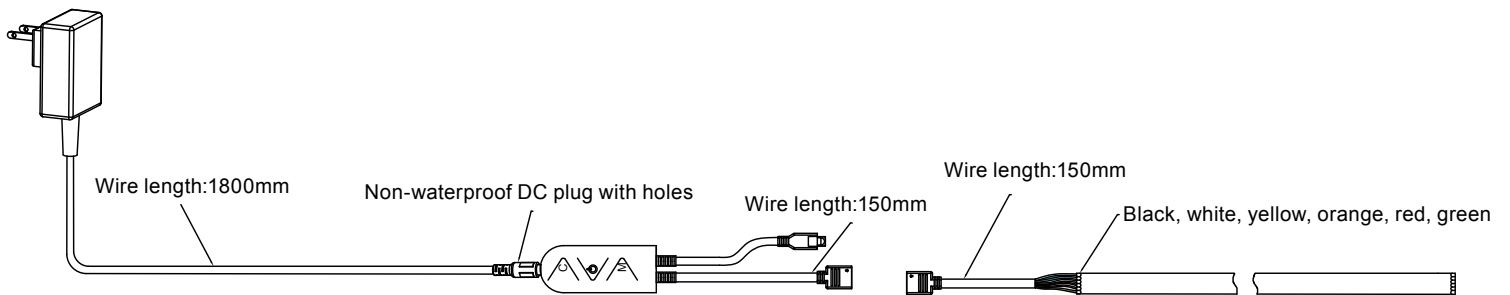

Specifications are subject to change without prior notice.

TAPE LIGHT DIMENSIONAL DIAGRAMS

64/130 | 64/133

64/131 | 64/132 | 64/134 | 64/135

DRIVER CONNECTION DIAGRAMS

This device complies with Part 15 of the FCC Rules. Operation is subject to the following two conditions: (1) this device may not cause harmful interference, and (2) this device must accept any interference received, including interference that may cause undesired operation. Fixture may not be compatible with all dimmers.