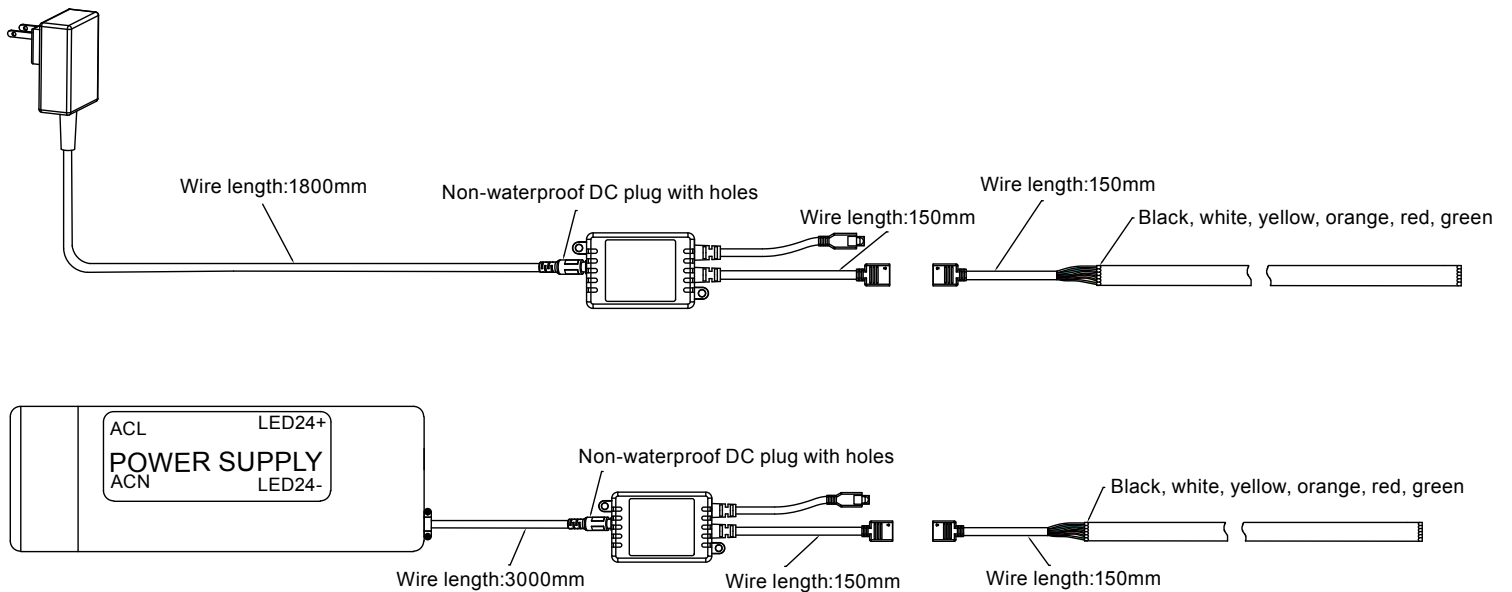

Specifications are subject to change without prior notice.

TAPE LIGHT DIMENSIONAL DIAGRAMS

64/110 | 64/111

DRIVER CONNECTION DIAGRAMS

This device complies with Part 15 of the FCC Rules. Operation is subject to the following two conditions: (1) this device may not cause harmful interference, and (2) this device must accept any interference received, including interference that may cause undesired operation. Fixture may not be compatible with all dimmers.