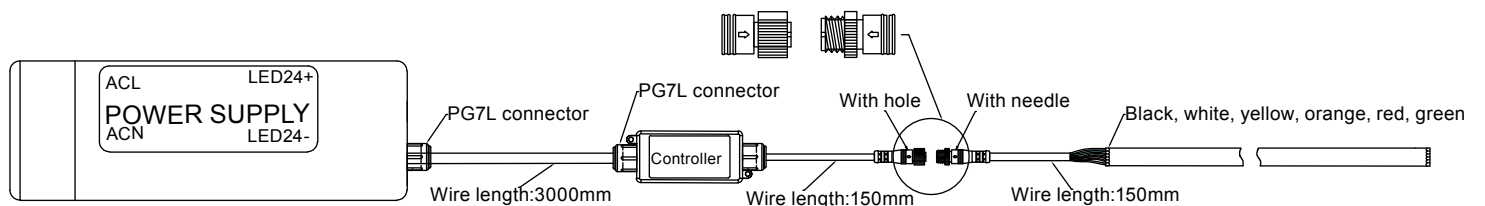

Specifications are subject to change without prior notice.

TAPE LIGHT DIMENSIONAL DIAGRAMS

64/140 | 64/143

64/141 | 64/142 | 64/144 | 64/145

DRIVER CONNECTION DIAGRAMS

This device complies with Part 15 of the FCC Rules. Operation is subject to the following two conditions: (1) this device may not cause harmful interference, and (2) this device must accept any interference received, including interference that may cause undesired operation. Fixture may not be compatible with all dimmers.