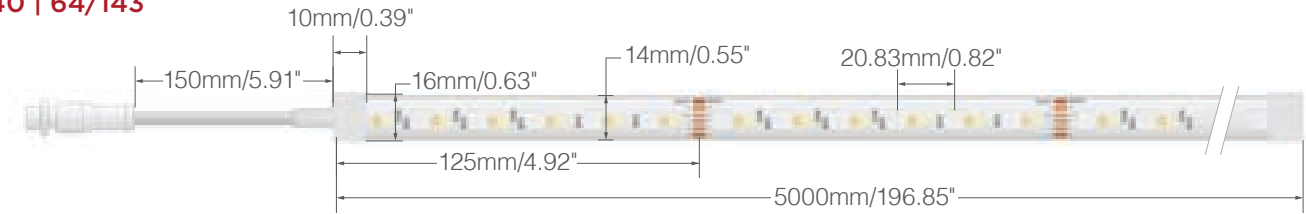

TAPE LIGHT DIMENSIONAL DIAGRAMS

64/140 | 64/143