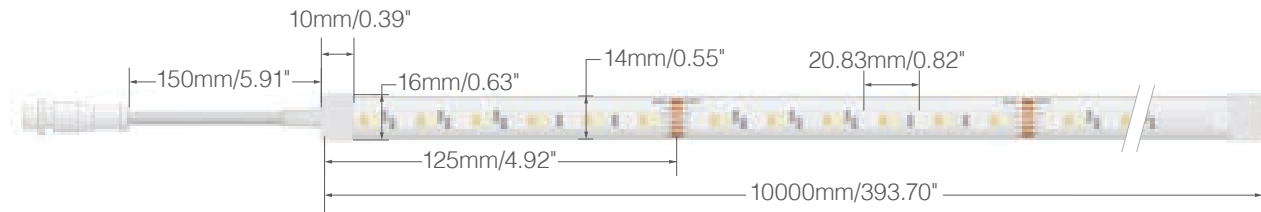

64/141 | 64/142 | 64/144 | 64/145