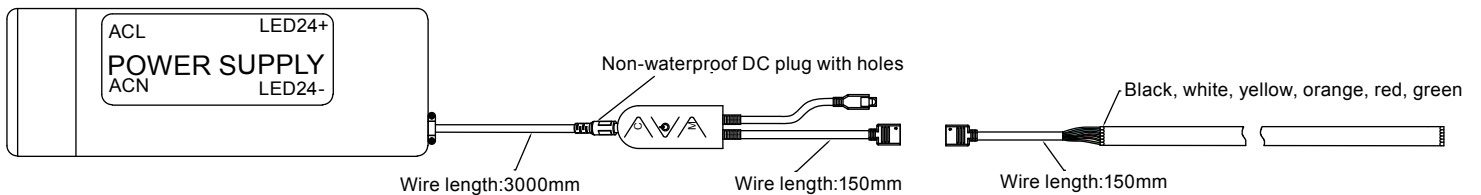

DRIVER CONNECTION DIAGRAMS

This device complies with Part 15 of the FCC Rules. Operation is subject to the following two conditions: (1) this device may not cause harmful interference, and (2) this device must accept any interference received, including interference that may cause undesired operation. Fixture may not be compatible with all dimmers.

Specifications are subject to change without prior notice.