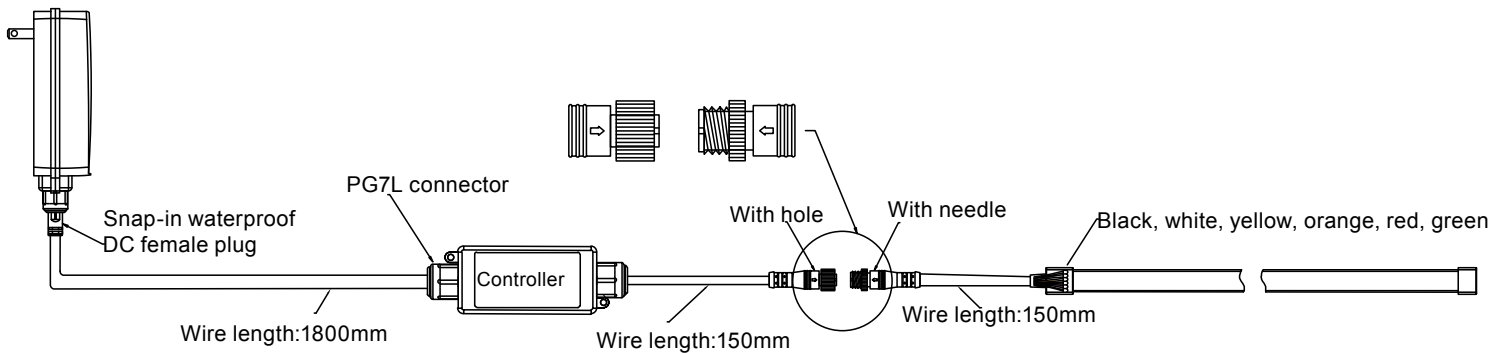

Specifications are subject to change without prior notice.

TAPE LIGHT DIMENSIONAL DIAGRAMS

64/140 | 64/143

64/141 | 64/142 | 64/144 | 64/145

DRIVER CONNECTION DIAGRAMS

This device complies with Part 15 of the FCC Rules. Operation is subject to the following two conditions: (1) this device may not cause harmful interference, and (2) this device must accept any interference received, including interference that may cause undesired operation. Fixture may not be compatible with all dimmers.