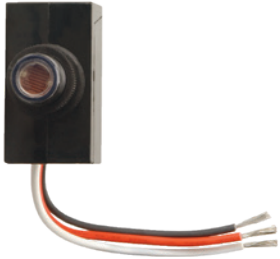

Model #	Stock #	Length	Width	Height	Case Pack Quantity
L4700WD	L4700WD	2.28	4.12	6.62	12

Outdoor Heavy Duty - Twistlock Light Control with Photocell

- Automatically turns light ON at dusk and OFF at dawn
- Requires no seasonal adjustment, photocell activates with absence of natural sunlight
- Heavy duty 110-227Vac with surge protection
- NEMA locking-type plug configuration
- Works with Incandescent, halogen, CFL, LED, mercury vapor, high pressure sodium, metal halide
- 110-277Vac 60Hz, 1800W Tungsten, 1000VA Magnetic Ballast, 5A Electronic Ballast

Model #	Stock #	Length	Width	Height	Case Pack Quantity
59412WD	59412WD	2.62	4.12	6.62	6

PHOTO CONTROLS

Outdoor Dusk to Dawn Hardwired Post Eye Light Control with Photocell

- Automatically turns light ON at dusk and OFF at dawn
- Requires no seasonal adjustment, photocell activates with absence of natural sunlight
- Time delay eliminates flicker and false ON/OFF triggers
- Heavy duty theraml bi-metal switch
- Fits 11/16inch diameter hole
- Works with Incandescent, halogen, CFL, LED, mercury vapor, high pressure sodium
- 120Vac 60Hz 1800W Tungsten, 1100VA Magnetic Ballast, 5A Electronic Ballast