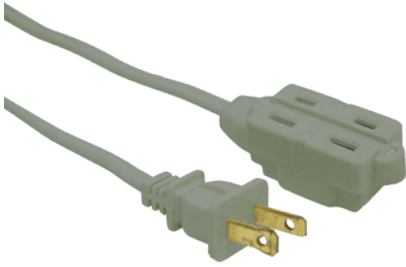

*with Foot Switch

^Multi-Outlet With Switch

**Product packaging is advertised in Meters

INDOOR SPECIALTY CORDS

540038

Woods® indoor specialty extension cords provide power options for a variety of specific indoor applications.