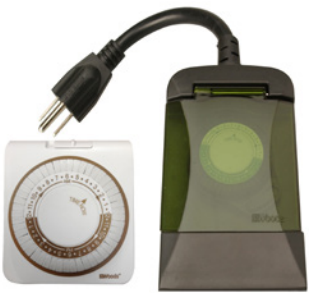

Model #	Stock #	Length	Width	Height	Case Pack Quantity
50006WD	50006WD	2.5	5.75	6.87	6

INDOOR MECHANICAL TIMERS

Indoor 24Hr Heavy Duty Mechanical Timer with Nightlight, 2 Grounded Outlets

- 2 Grounded Outlets
- Up to 24 on/off settings per day, repeats daily
- Programmable in 30 minute intervals
- Nightlight turns on when absence of light is detected
- CFL, LED, and incandescent compatible
- 125Vac, 60Hz, 15A 1875W Resistive, 8A 1000W Tungsten, 5A Ballast

Model #	Stock #	Length	Width	Height	Case Pack Quantity
50021WD	50021WD	2.5	5.5	5.75	6

Indoor and Outdoor Mechanical Timer Combo, 1 Polarized and 2 Grounded Outlets

- 1 Indoor Mechanical Timer with 2 Grounded Outlets
- 1 Outdoor Mechanical Timer with 1 Polarized Outlets
- Up to 24 on/off settings per day, repeats daily
- Programmable in 30 minute intervals
- CFL, LED, and incandescent compatible
- 125Vac, 60Hz, 15A 1875W Resistive, 8A 1000W Tungsten, 8A Ballast