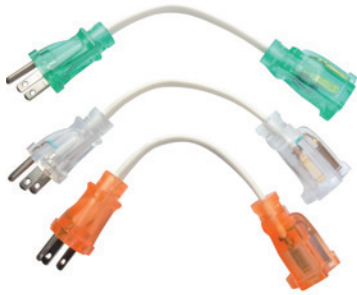

INDOOR SPECIALTY CORDS

Woods® indoor specialty extension cords provide power options for a variety of specific indoor applications.

Office Extension Cords

- Temperature rating of:
  - SPT-2 and SVT -4°F to 167°F (-20°C to 75°C)
  - SJTW -40°F to 167°F (-40°C to 75°C)
  - SPT-3 -4°F to 140°F (-20°C to 60°C)
- 125 Voltage Rating
- Common Applications: Computer, Printer, Copier

Specifications

Part #	Gauge/ Conductors	Wire Type	Length (ft)	Length (m)	Cord Color	Amps	Case Pack Quantity
540038**	16/2	SPT-2	6'	1.8 m	Gray	13	25
990547*	16/2	SVT	20'	6.1 m	Gray	13	6
6991	16/3	SPT-2	8" x 3	0.2 m	Multi	13	3
814	16/3	SPT-2	3'	0.9 m	Orange	13	12
542652**	16/3	SPT-2	10'	3 m	Beige	13	18
2865	16/3	SJTW	10'	3 m	Beige	13	8
542654**	16/3	SPT-3	15'	4.6 m	White	13	28
2867	16/3	SJTW	20'	6.1 m	Gray	13	12
5601*	16/3	SJTW	25'	7.6 m	Black	13	12
545517**	16/3	SJTW	30'	9.1 m	Black	13	12
863	14/3	SPT-3	3'	0.9 m	Yellow	15	12
537901**	14/3	SPT-3	6'	1.8 m	Gray	15	36
542703**	14/3	SPT-3	9'	2.7 m	Gray	15	28
542705**	14/3	SPT-3	14'	4.3 m	Gray	15	20

6991

*Single Outlet

**Product packaging is advertised in Meters