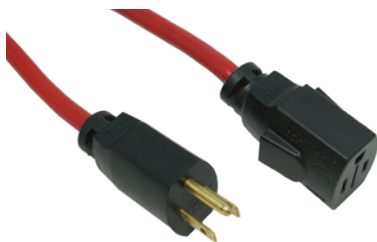

Woods® push-lock extension cords keep your tools plugged in while doing common yard work.

- Temperature rating of -40°F to 167°F (-40°C to 75°C).
- 125 Voltage Rating
- Common Applications: Electric Push Mower, Leaf Blower, Hedge Trimmer