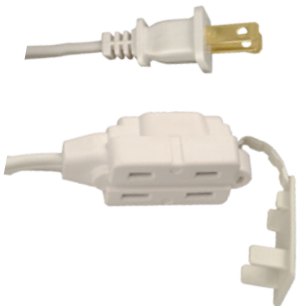

601W

3-Outlet Extension Cords

Specifications

Part #	Gauge/ Conductors	Wire Type	Length (ft)	Length (m)	Cord Color	Amps	Case Pack Quantity
600	16/2	SPT-2	6'	1.8 m	Brown	13	25
600W	16/2	SPT-2	6'	1.8 m	White	13	25
647760**	16/2	SPT-2	6'	1.8 m	Black	13	25
292	16/2	HPN	6'	1.8 m	Black	15	10
601	16/2	SPT-2	9'	2.7 m	Brown	13	25
601W	16/2	SPT-2	9'	2.7 m	White	13	25
602	16/2	SPT-2	12'	3.7 m	Brown	13	24
602W	16/2	SPT-2	12'	3.7 m	White	13	24
603	16/2	SPT-2	15'	4.6 m	Brown	13	9
603W	16/2	SPT-2	15'	4.6 m	White	13	9
359W*	16/2	SPT-2	15'	4.6 m	White	10	9
94158901	16/2	SPT-2	20'	6.1 m	White	13	24
608	16/3	SPT-2	8'	2.4 m	Brown	13	10
609	16/3	SPT-2	8'	2.4 m	White	13	10
2611	16/3	SPT-2	8'	2.4 m	Black	13	10

*with switch

**Product packaging is advertised in Meters